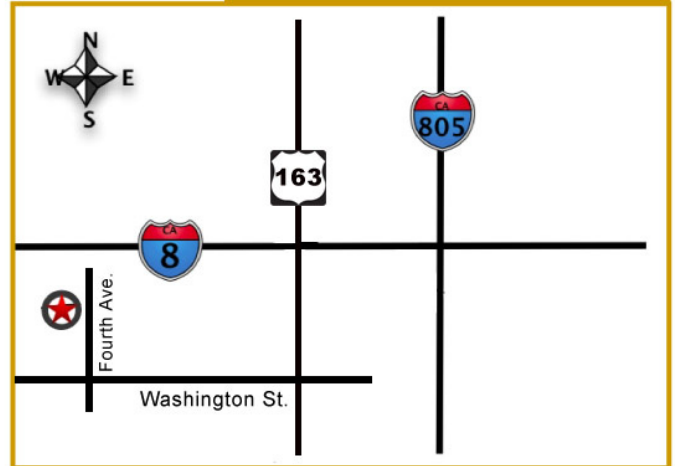

DIRECTIONS TO OUR OFFICE

4060 Fourth Avenue, Suite 540
San Diego, California 92103
619-298-6150

Click on this map to link to a more
detailed view of our location.

Coming From Escondido (North)

- CA-163 South
- Washington Street West exit
- Turn right on Washington Street
- Turn right on Fourth Avenue*

Coming From El Cajon (East)

- I-8 West
- CA-163 South
- Washington Street West exit
- Turn right on Washington Street
- Turn right on Fourth Avenue*

Coming From Chula Vista (South)

- I-5 North
- Merge onto CA-163 North
- Washington Street East exit
- Merge onto Washington Street East
- Make u-turn on Washington Street heading West
- Turn right on Fourth Avenue*

Coming From Ocean Beach (West)

- I-8 East
- CA-163 South
- Washington Street West exit
- Turn right on Washington Street
- Turn right on Fourth Avenue*

* **FREE PARKING INFORMATION:** If you wish to use our free parking spots located in the alley behind our building, you will need to turn right into the alley after you pass Fourth Avenue. Click on the Free Parking button to link to detailed instructions on where to find the free parking spaces.